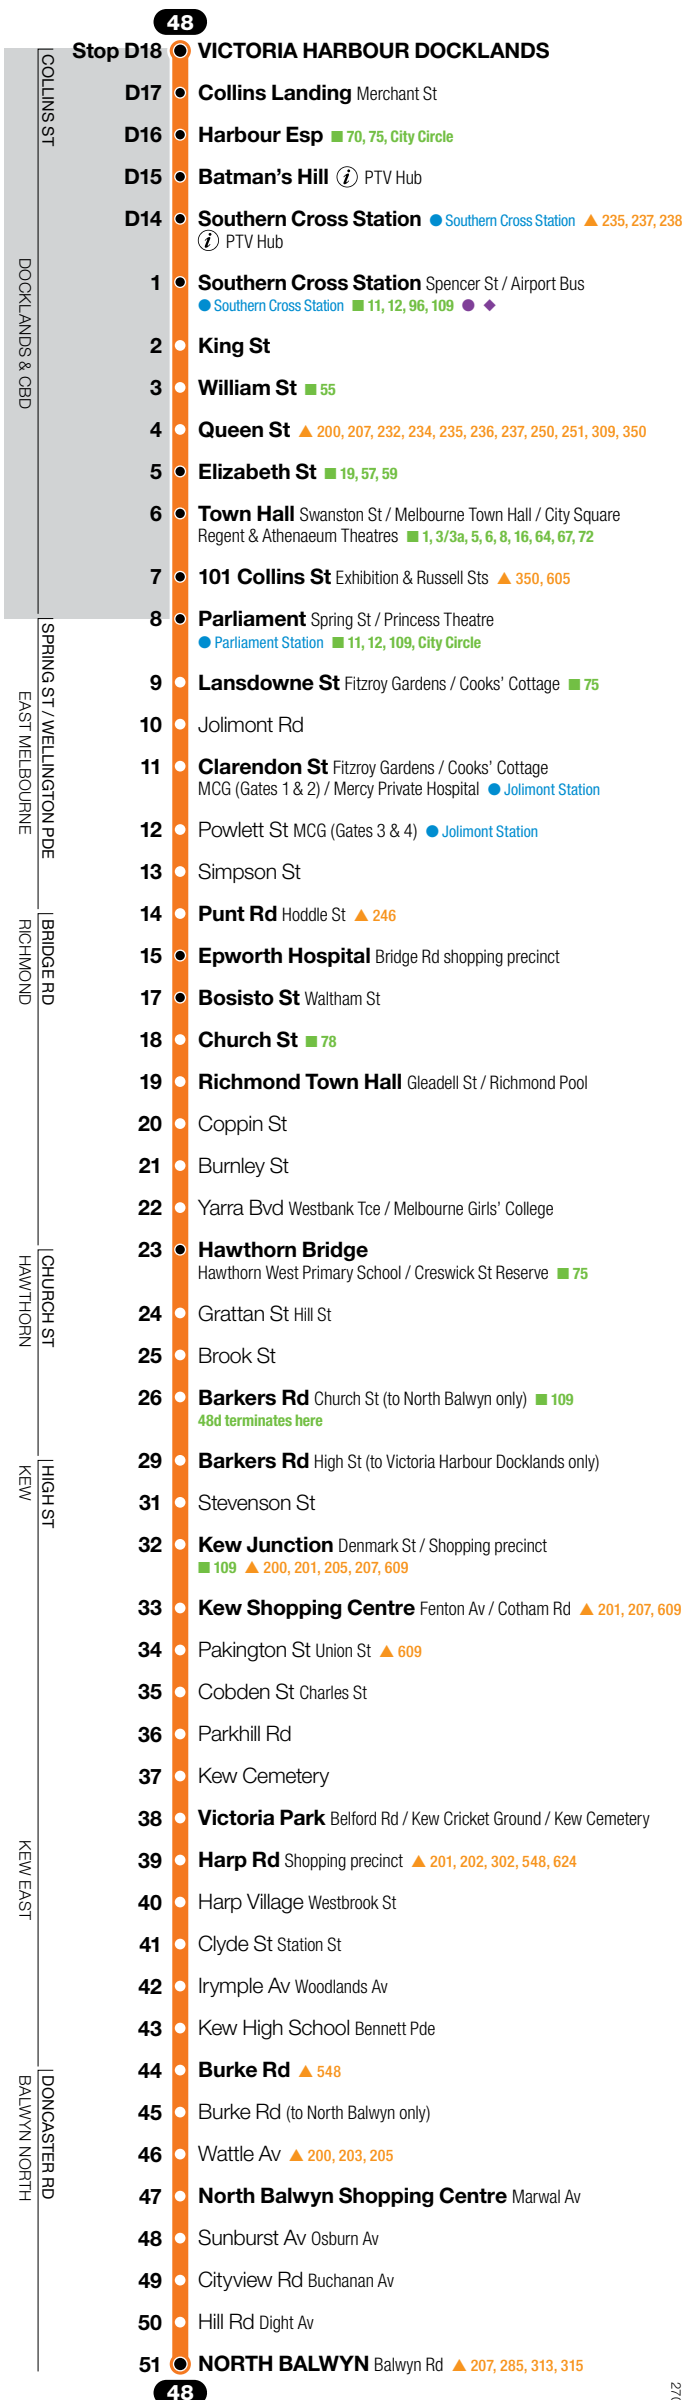

Victoria Harbour Docklands – North Balwyn

via City > Richmond > Hawthorn > Kew

48

Zone 1

270714

Ticketing zone

July 27, 2014

Major stops in **bold**. Not all travelled streets / suburbs shown. Not to scale.