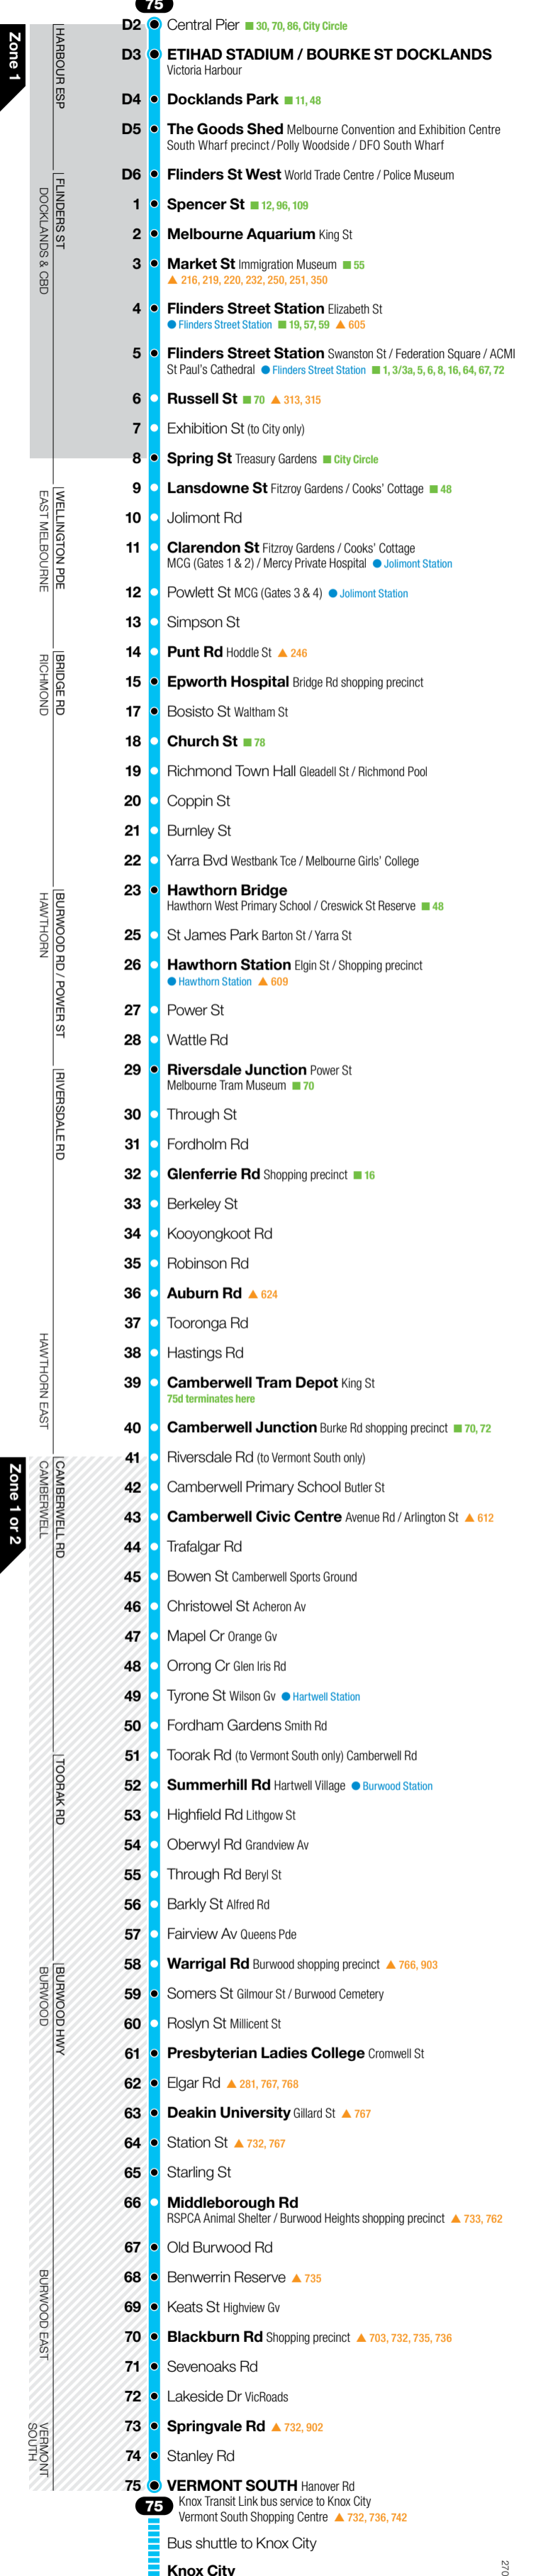

Etihad Stadium / Bourke St Docklands – Vermont South

via City > Richmond > Hawthorn > Burwood

75

270714

Ticketing zones

July 27, 2014

Major stops in **bold**. Not all travelled streets / suburbs shown. Not to scale.